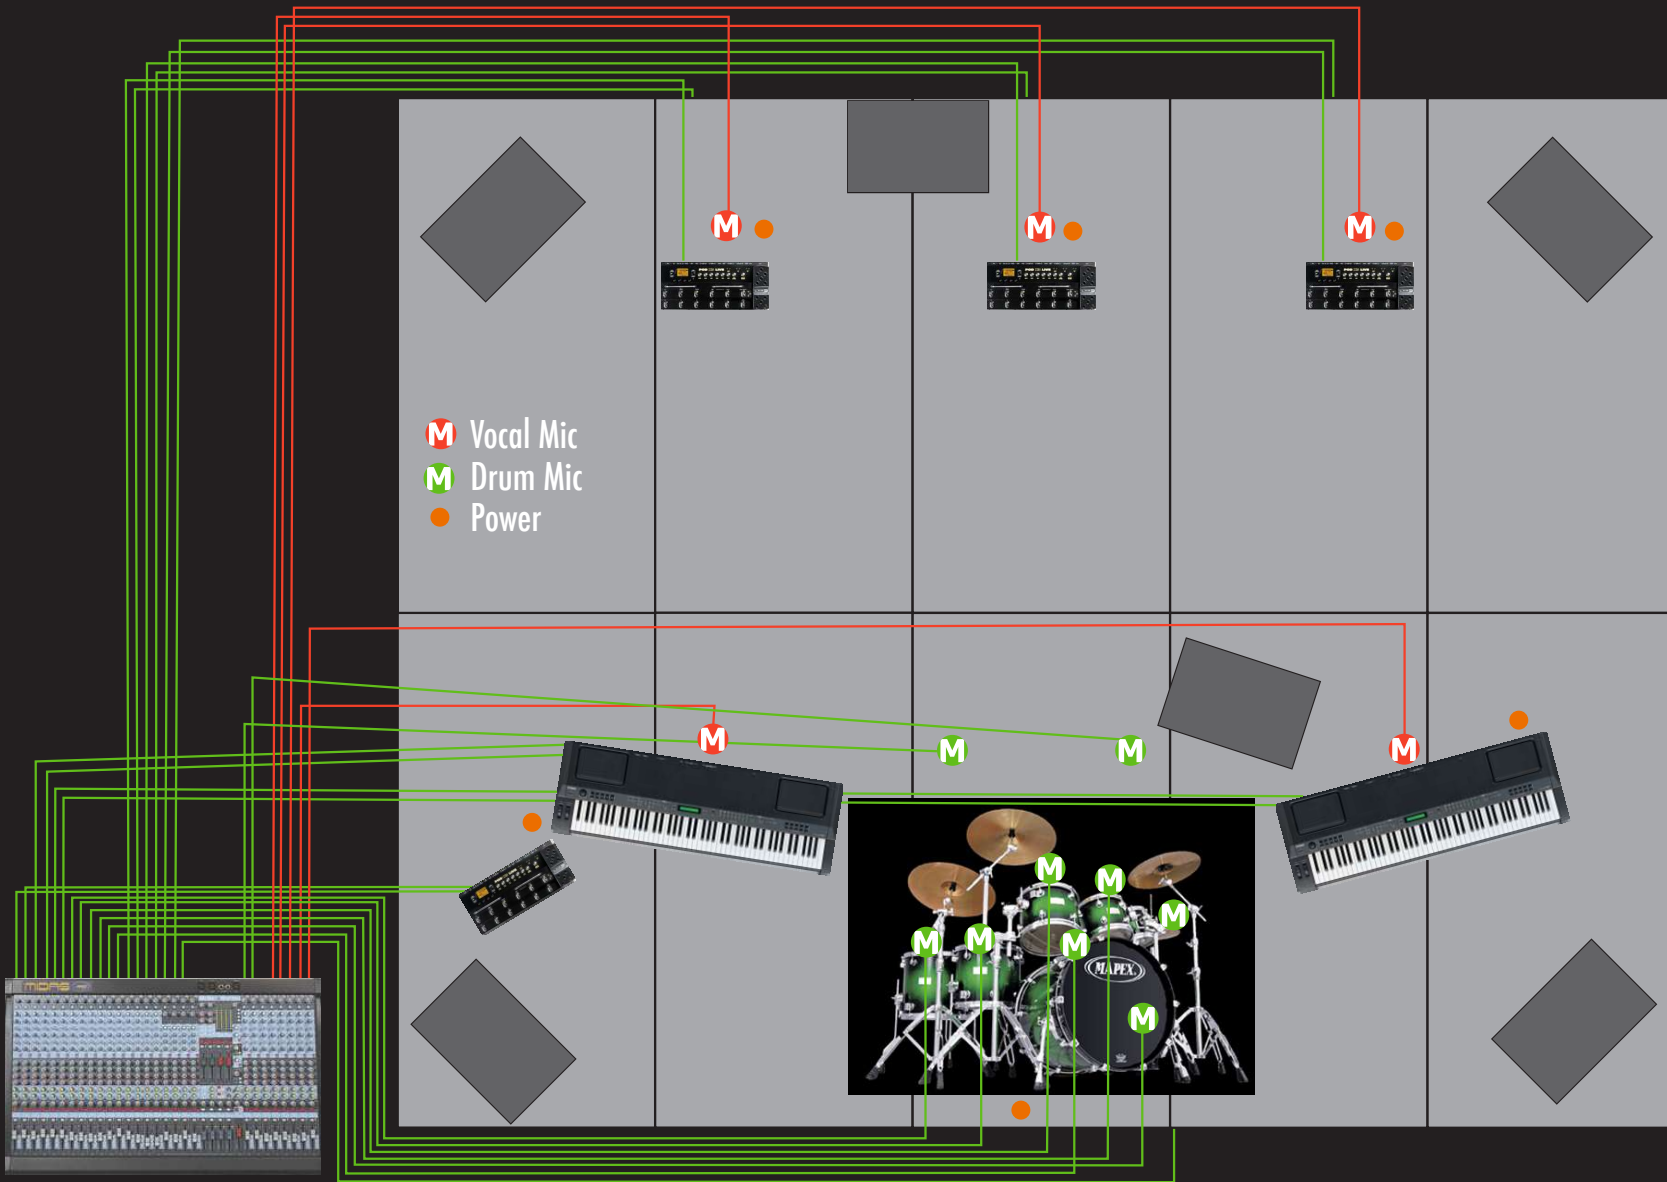

HOTEL CALIFORNIA

Technical Stage Specifications

10 ProLite Stage Sections

6 Monitors
Flat mix as per FOH

Line 6 POD' s
Stereo outs

Pianos
Stereo outs

Midas 32 Channel Desk